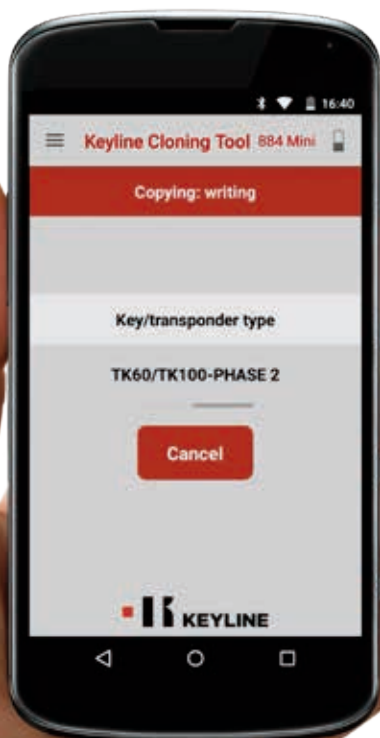

BLUETOOTH & POWER ADAPTOR

Keyline Bluetooth & Power Adaptor is the next-generation rechargeable battery with Bluetooth technology to use 884 Decryptor Mini wirelessly. There are many advantages: perfect integration, no need for power cables and longer duration of use. Maximum flexibility.

With Bluetooth & Power Adaptor, 884 Decryptor Mini can be managed from any smartphone and tablet*, Android and iOS, thus opening the door to cloning with Apple devices.

Its stable and long-term charge (up to 10 hours with continuous use) makes 884 Decryptor Mini even more flexible and able to meet the needs of all automotive specialists that want to offer a cloning service anywhere.

Use is immediate: enable the Bluetooth connection on your smartphone or tablet and access the Keyline Cloning Tool App; 884 Decryptor Mini and the battery will automatically be recognized by your device allowing you to immediately start cloning wirelessly.

At the first power, please select the 884 Decryptor Mini with which you want to connect, in the menu "Cloning devices", then save the Bluetooth & Power Adaptor in the menu "My Products".

Bluetooth & Power Adaptor is easy and rechargeable via PC connection (Windows or Mac) or battery power. In addition, during charging, 884 Decryptor Mini can be used continuously.

* 884 Decryptor Mini with Bluetooth & Power Adaptor can also be used with PC (Windows).