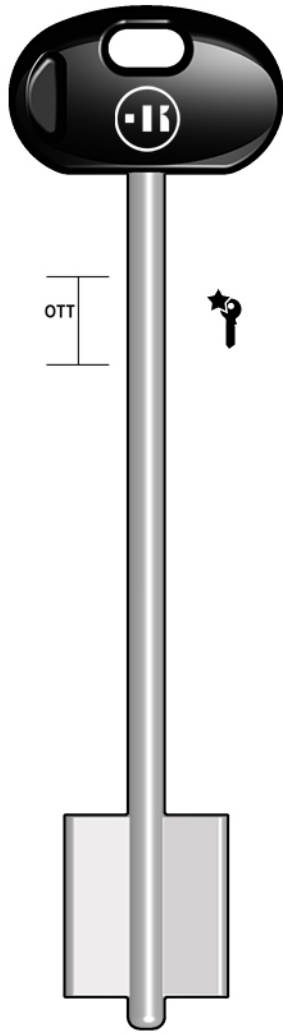

New Keys | Chiavi Nuove | Neue Schlüssel | Nouvelles Clés |  
Nuevas Llaves | 新的钥匙 | 新しい鍵 | Новые Ключи | مفاتيح جديدة

CINA (CN)

**NEW** CIN5S

CORBIN (I)

**NEW** COR61

**NEW** COR61S

**NEW** COR97B

CORNI (I)

**NEW** CR8

DOMUS (GR)

**NEW** 2DS1

MOIA (I)

**NEW** MO11P

**NEW** New profile

 New key

 New generation pod key

MOTTURA (I)

POTENT (I)

SCHLAGE (USA)

VIRO (I)

YALE (I)

 New profile

 New key

 New generation pod key

	Material	Price Group
2DS1	Brass	701
2M015P	Brass	782
BM9TK	Silver nickel	853
BT5	Brass	830
BT5	Steel	831
CIN5S	Brass	101
COR61	Brass	107
COR61	Steel	116
COR61S	Brass	107
COR61S	Steel	116
COR97B	Brass	201
CR8	Brass	101
CR8	Steel	110
M011P	Brass	280
POT6	Brass	103
SC40S	Brass	102
SC40S	Steel	112
SEI5	Brass	108
SEI5	Steel	117
VR25S	Brass	103
YE71L	Brass	201