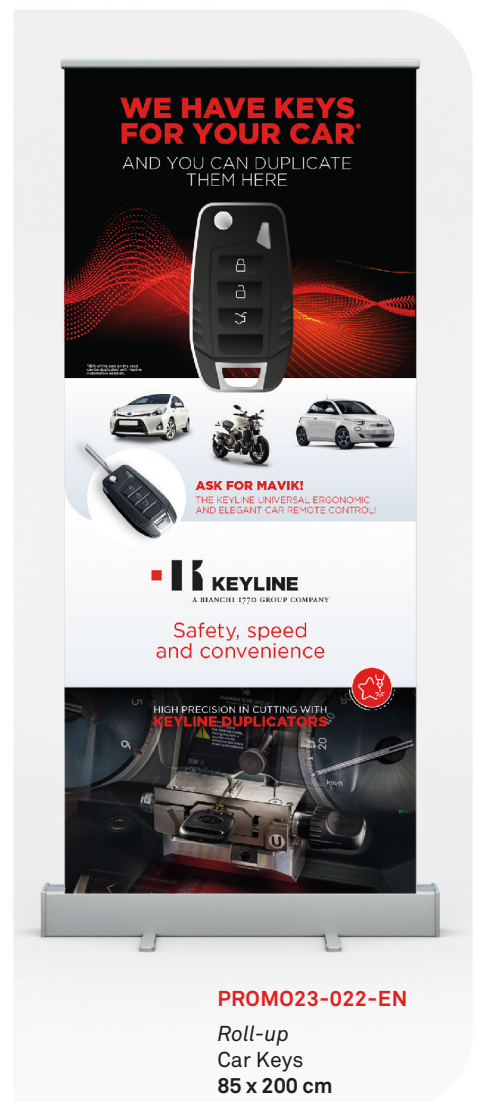

PROM023-022-EN

Roll-up
Car Keys
85 x 200 cm