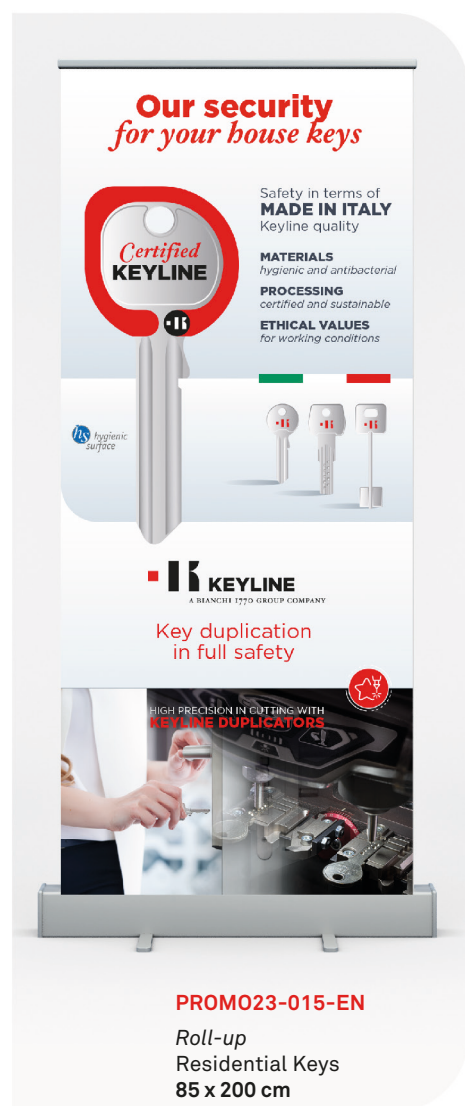

PROM023-015-EN
Roll-up
Residential Keys
85 x 200 cm