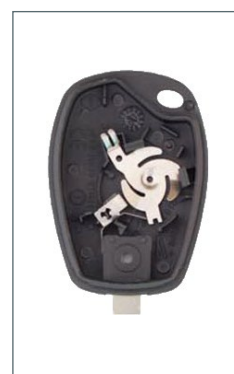

Dacia

RN013C-2BT

Chiave 2 P

	VC82
	VE20
	VAC102